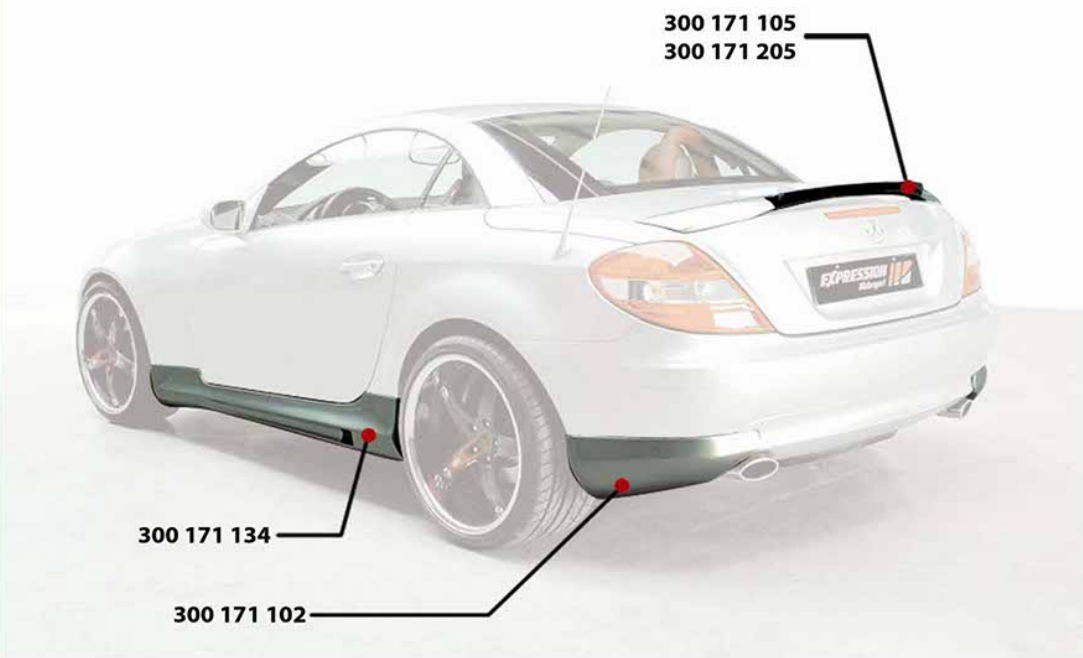

SLK (R 171)

Parts identification

EXPRESSION