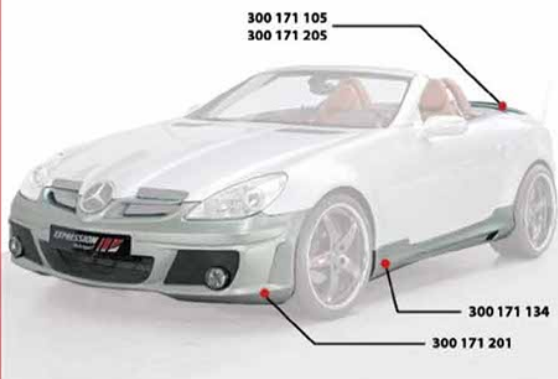

Parts identification

EXPRESSION

SLK (R 171)

Parts identification

EXPRESSION

Exterior Parts List & Prices

Part no	Infos	01.04.2009 Price EURO (VAT Excl.)
Aerodynamic Body Parts		
300 171 101	Frontspoiler lip	464
300 171 102	Rearspoiler lips L+R	307
300 171 201	Front Bumper Set <i>front bumper, grills, AMG's foglights</i>	1.136
300 171 301	Front Bumper Set <i>front bumper, grills, DE's foglights</i>	943
300 171 134	Side Skirts Set <i>left + right skirts</i>	564
300 171 202	Rear Bumper Set for central exhaust <i>rear bumper, grill, carbon fiber diffuser</i>	836
300 171 302	Rear Bumper Set for dual exhaust <i>rear bumper, grill, 4 pipes with carbon fiber diffuser</i>	1.256
300 171 402	Rear Bumper Set for AMG exhaust <i>rear bumper, grill, 4 pipes with carbon fiber diffuser</i>	1.256
Wings		
300 171 105	Trunk Wing	336
300 171 205	Trunk Wing <i>with deflector</i>	421
Exterior Accesories		
207 171 001	Central Stainless Exhaust set <i>for cars with Expression Rear Bumper Set</i>	360
207 171 002	Dual Exhaust 4 Pipes <i>for cars with Expression Rear Bumper Set</i>	385