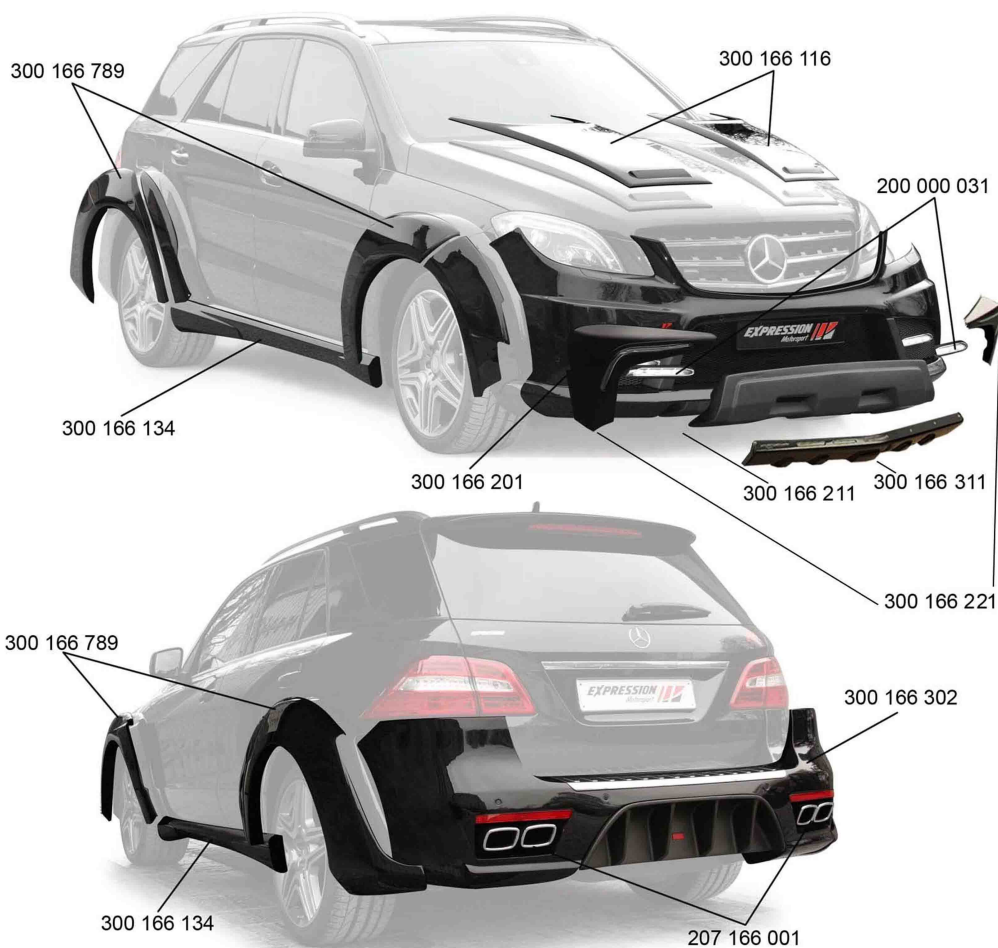

Technical Data

M-clas w166

300 166 201
Widebody Front Bumper

300 166 211
Carbon Fiber Front Lip

300 166 311
Front Carbon Fiber Lip

300 166 221
Hull Adds With L Daylight LED L+ R

200 000 031
LED Lights

300 166 116
Hood Air - Intakes

300 166 134
Side - Shirts Set L + R 4 Pieces

300 166 789
Fender Flares Set 10 Pieces

300 166 302
Widebody Rear Bumper With Carbon
Diffuser And F1 Brake Lamp

207 166 001
Dual Exhaust Pipe Set L+R