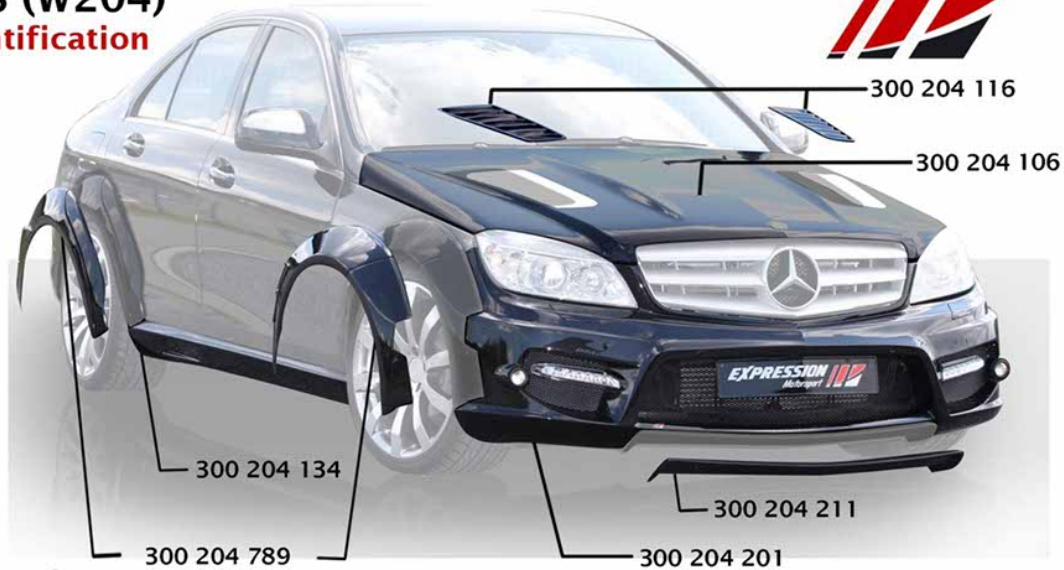

C CLASS (W204)
parts identification

300 204 105
300 204 205