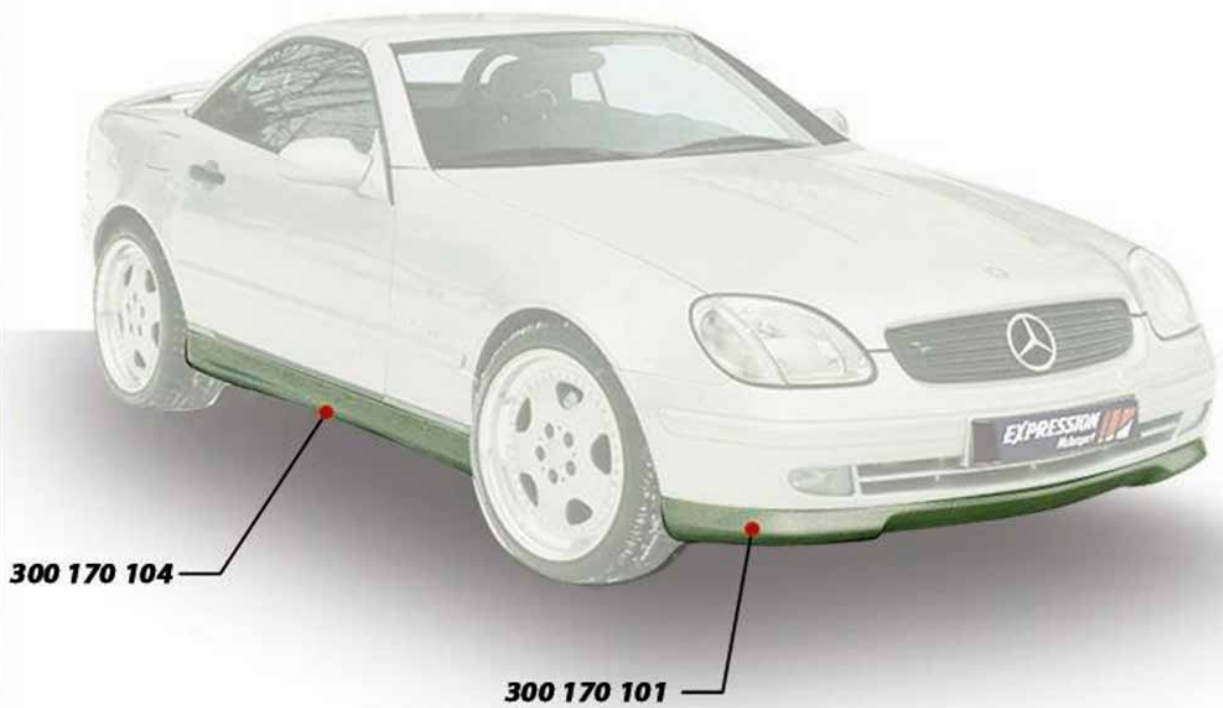

SLK Class (r 170)

Parts identification

EXPRESSION