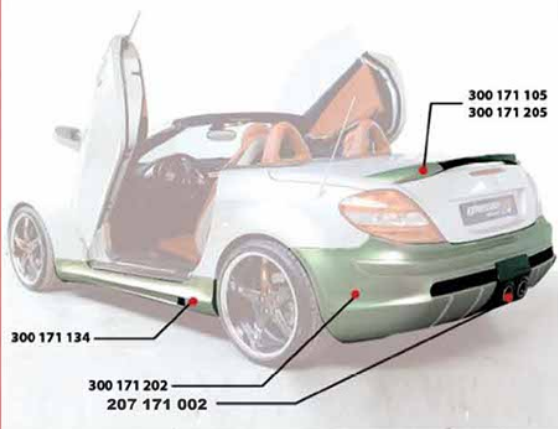

Parts identification

EXPRESSION

SLK (R 171)

Parts identification

EXPRESSION

Exterior Parts List & Prices

Part no	Infos	01.04.2009 Price EURO (VAT Excl.)
Aerodynamic Body Parts		
300 171 101	Frontspoiler lip	464
300 171 102	Rearspoiler lips L+R	307
300 171 201	Front Bumper Set <i>front bumper, grills, AMG's foglights</i>	1.136
300 171 301	Front Bumper Set <i>front bumper, grills, DE's foglights</i>	943
300 171 134	Side Skirts Set <i>left + right skirts</i>	564
300 171 202	Rear Bumper Set for central exhaust <i>rear bumper, grill, carbon fiber diffuser</i>	836
300 171 302	Rear Bumper Set for dual exhaust <i>rear bumper, grill, 4 pipes with carbon fiber diffuser</i>	1.256
300 171 402	Rear Bumper Set for AMG exhaust <i>rear bumper, grill, 4 pipes with carbon fiber diffuser</i>	1.256
Wings		
300 171 105	Trunk Wing	336
300 171 205	Trunk Wing <i>with deflector</i>	421
Exterior Accesories		
207 171 001	Central Stainless Exhaust set <i>for cars with Expression Rear Bumper Set</i>	360
207 171 002	Dual Exhaust 4 Pipes <i>for cars with Expression Rear Bumper Set</i>	385