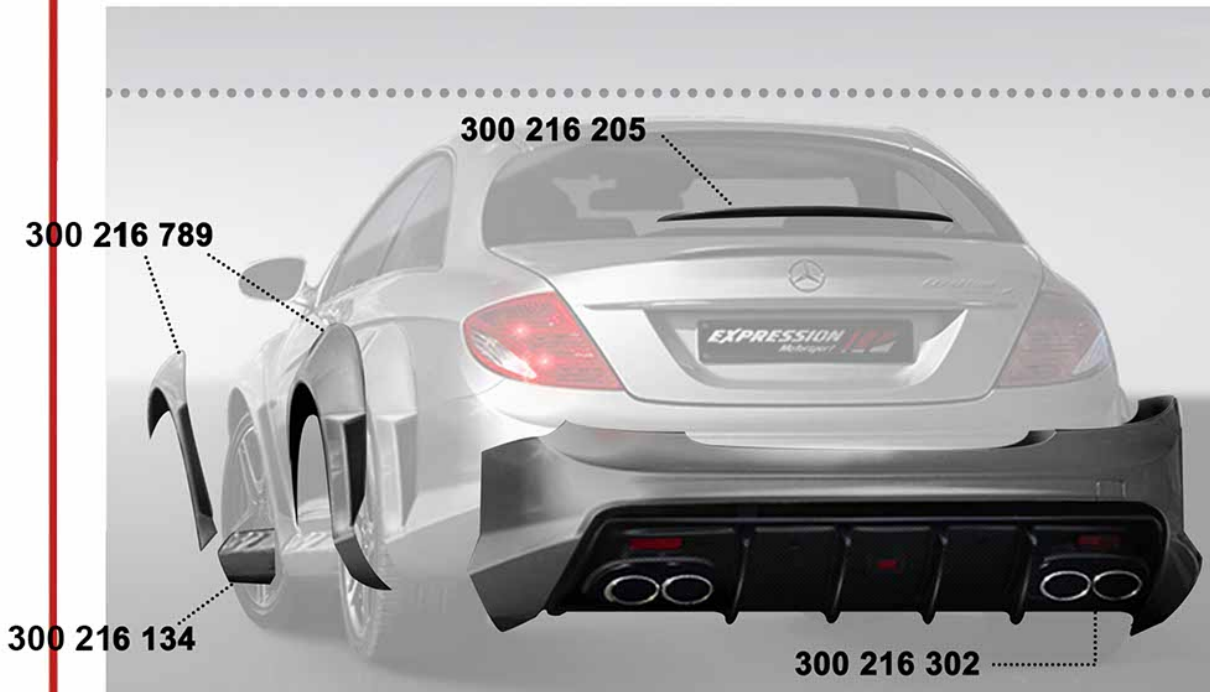

CL (w 216)

Parts identification

EXPRESSION

CL WIDE BODY Tuning program for the CL w216 2009 model excl tax

<i>Part no</i>	<i>Infos</i>	<i>Price EURO</i> (VAT Excl.)
Aerodynamic Body Parts		
300 216 201	Motorsport front bumper	2270
300 216 211	Carbon fiber front lip	760
200 000 028	LED indicators	885
200 000 029	Micro DE fog lamps L+R	185
300 216 134	Side skirts L+R	710
300 216 302	Motorsport rear bumper with carbon fiber diffuser and F1 brake light	2540
300 216 789	Fender flares set for car with Expression bumpers (10 pieces)	3685
300 216 116	Hood air intakes set L+R	980
207 216 001	Dual exhaust tail pipes set L+R (not for AMG)	560